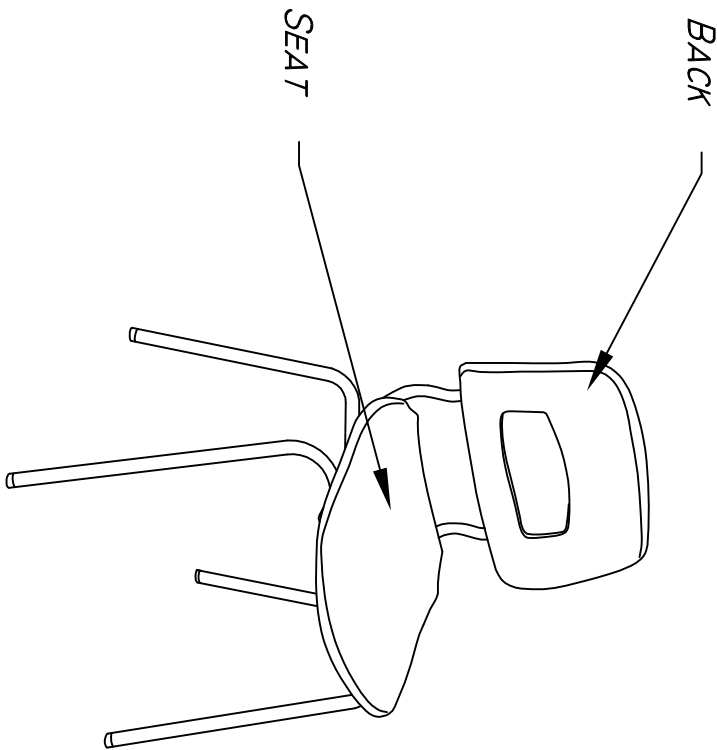

ALPHA CHAIR

SERIES: # 10

SERIES #10	SEAT	BACK
#10-12-78	13 1/2" X 13 1/2"	12 1/4" X 9 1/4"
#10-14-78		
#10-15-78	16" X 16"	15" X 11"
#10-16-78		
#10-18-78		

SERIE #10	CHAIR HEIGHT " X "	GRADE
#10-12-78	11 7/8"	DAYCARE CENTER
#10-14-78	13 3/4"	KINDERGARTEN ET GRADE 1
#10-15-78	14 7/8"	GRADE 2
#10-16-78	15 7/8"	GRADE 3 ET 4
#10-18-78	17 7/8"	GRADE 5,6, HIGH SCHOOL & ADULTS